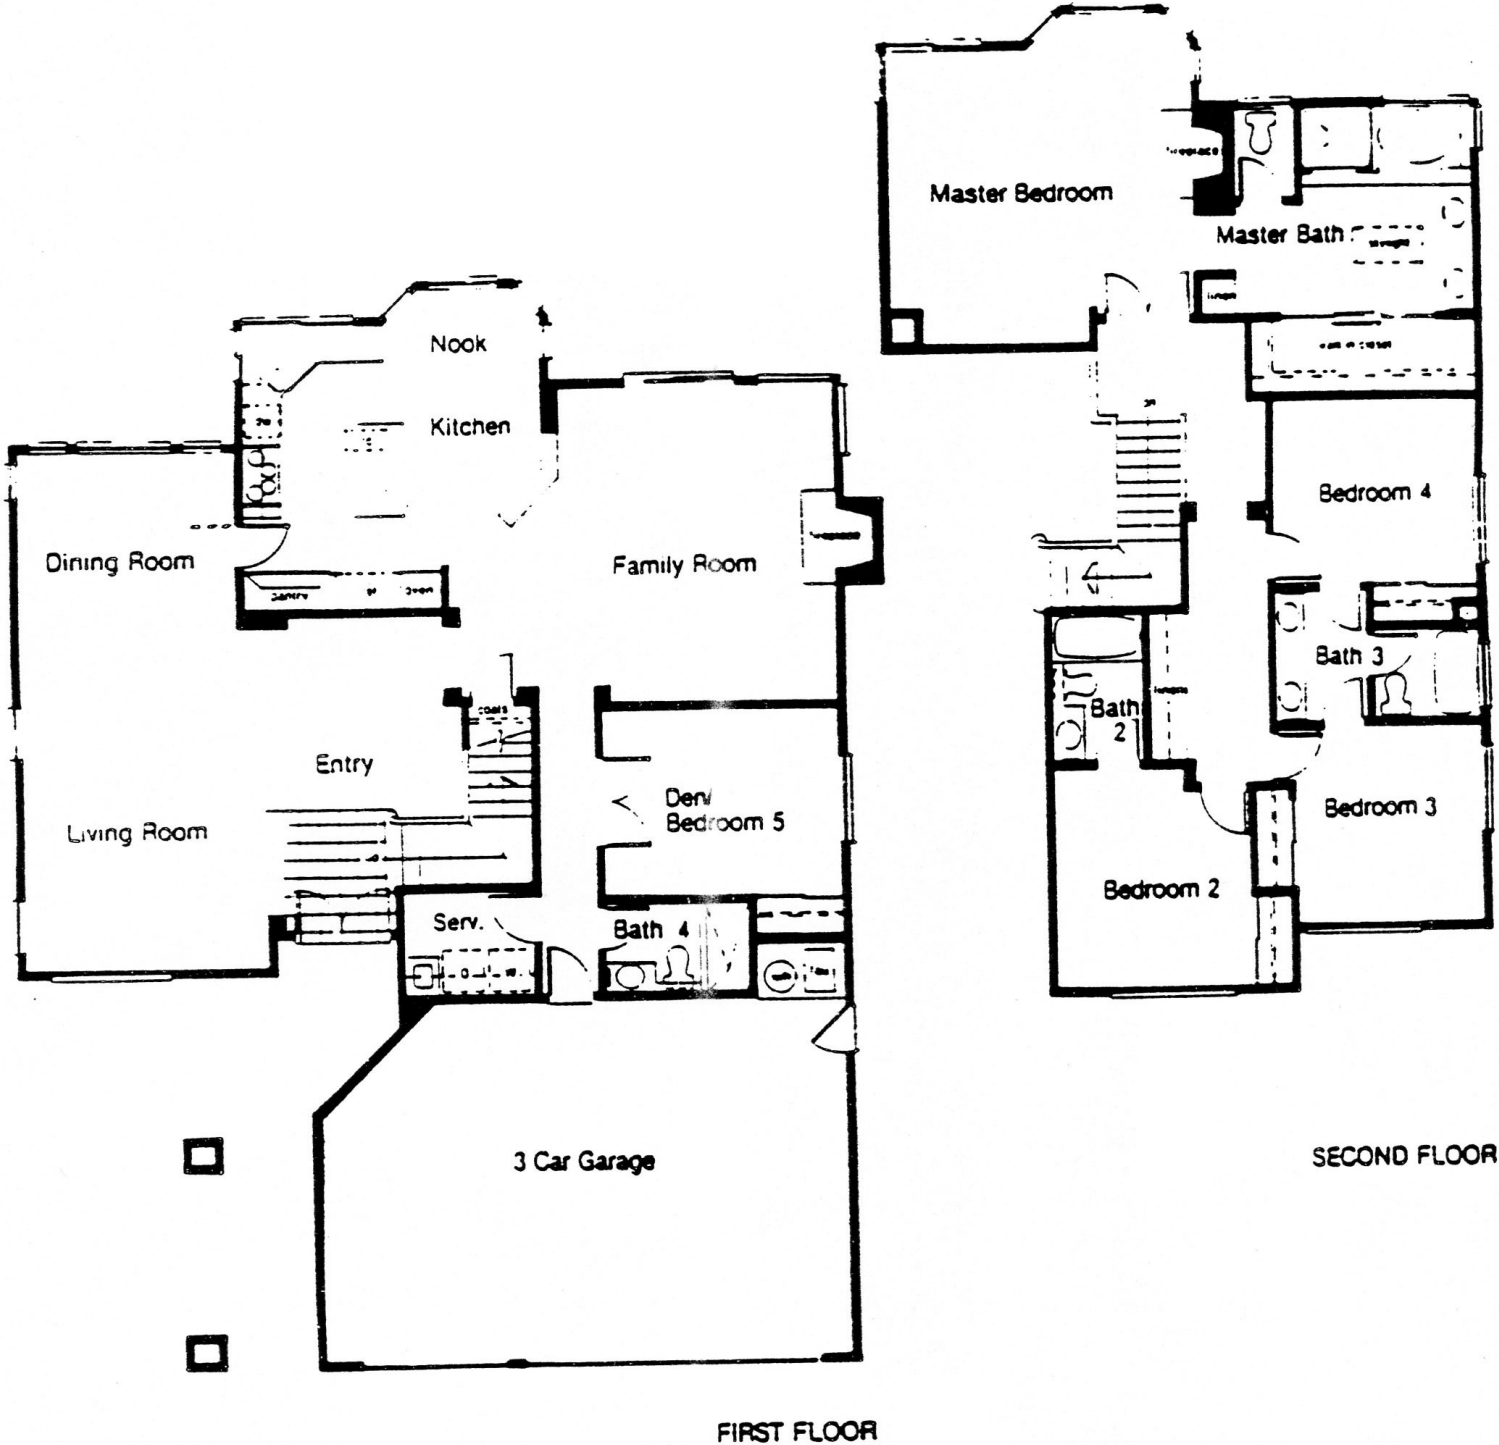

Portola Hills Estates

San Simeon

*5 bedroom 4 bath
3 Car Garage 2821 Square Feet*