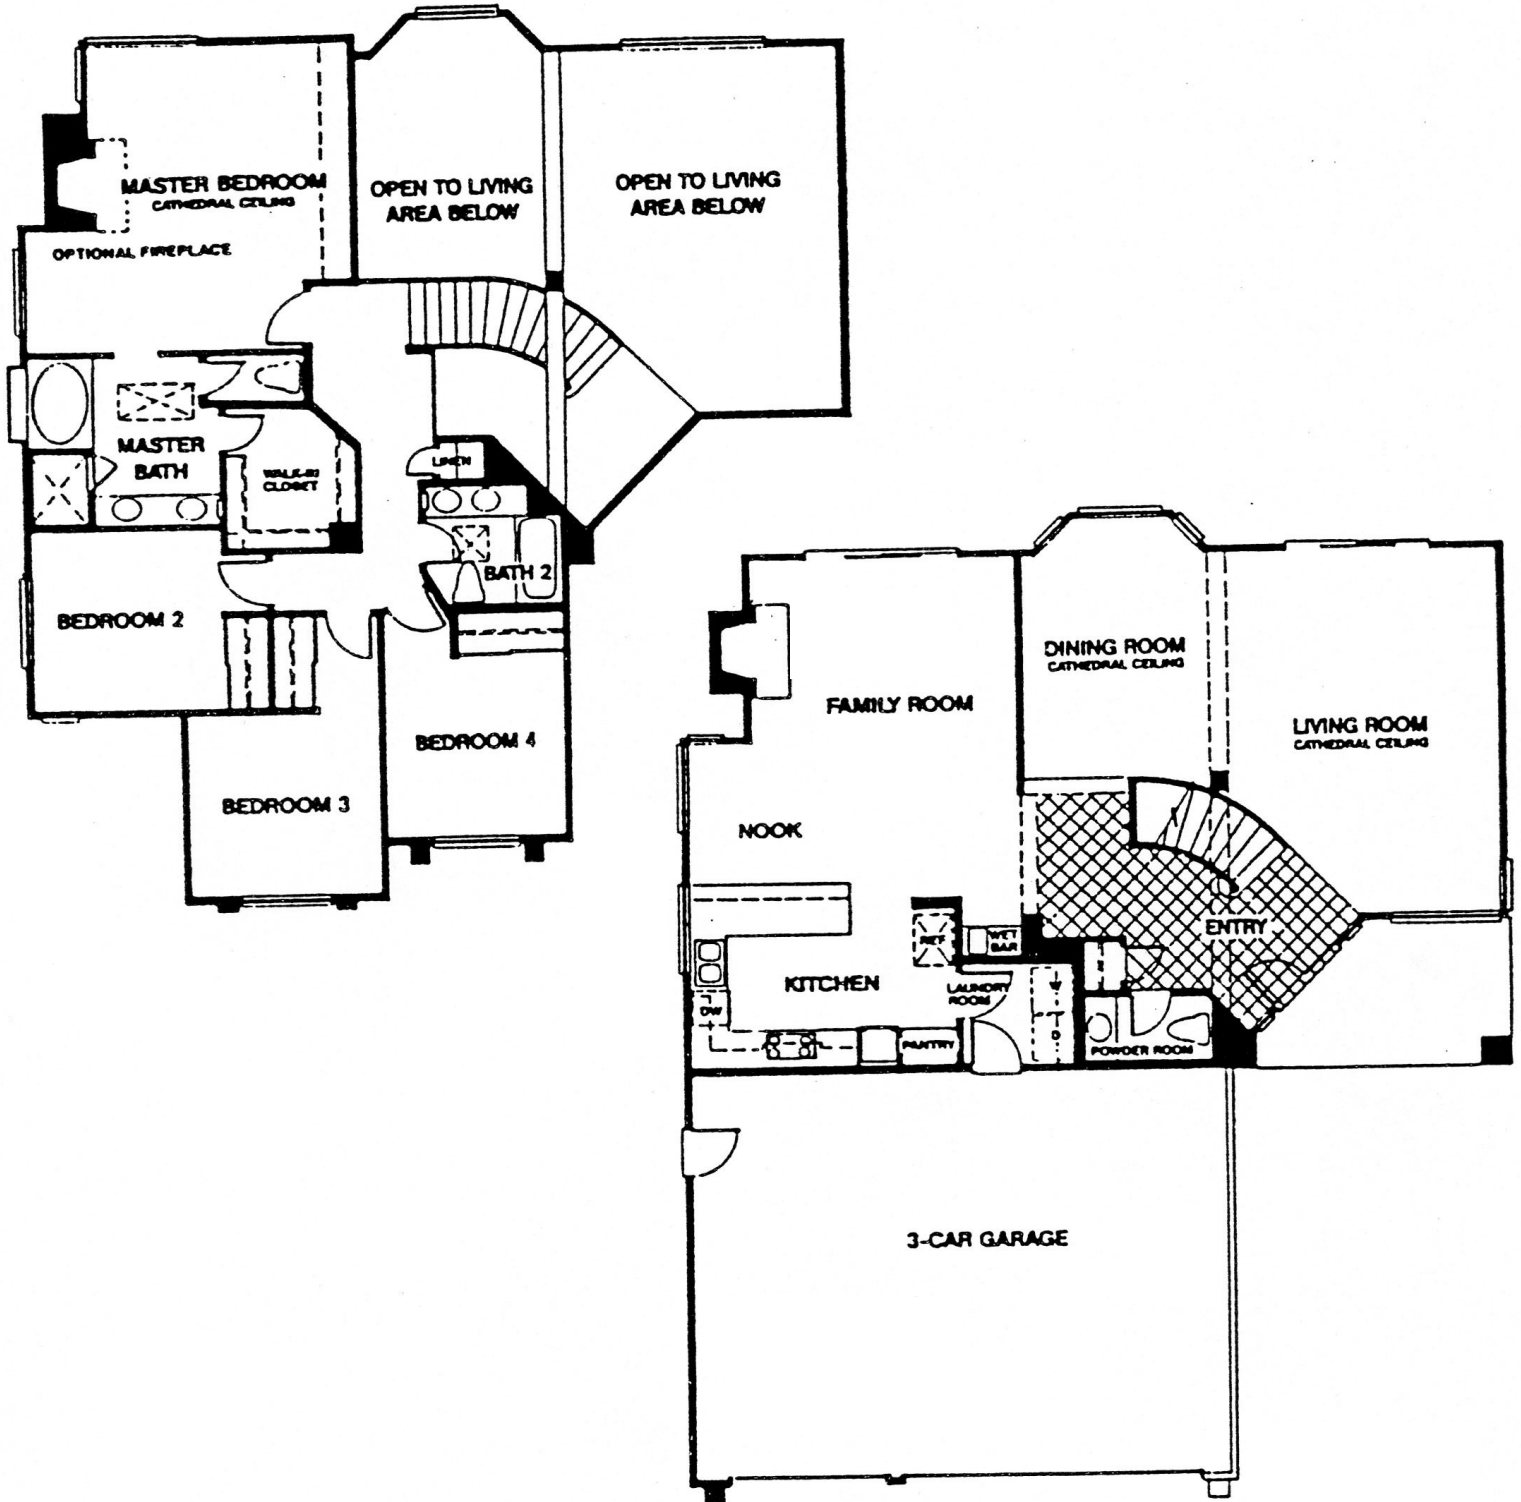

Live Oak Estates

White Oak

*4 bedroom 2.5 bath
3 Car Garage 2225 Square Feet*