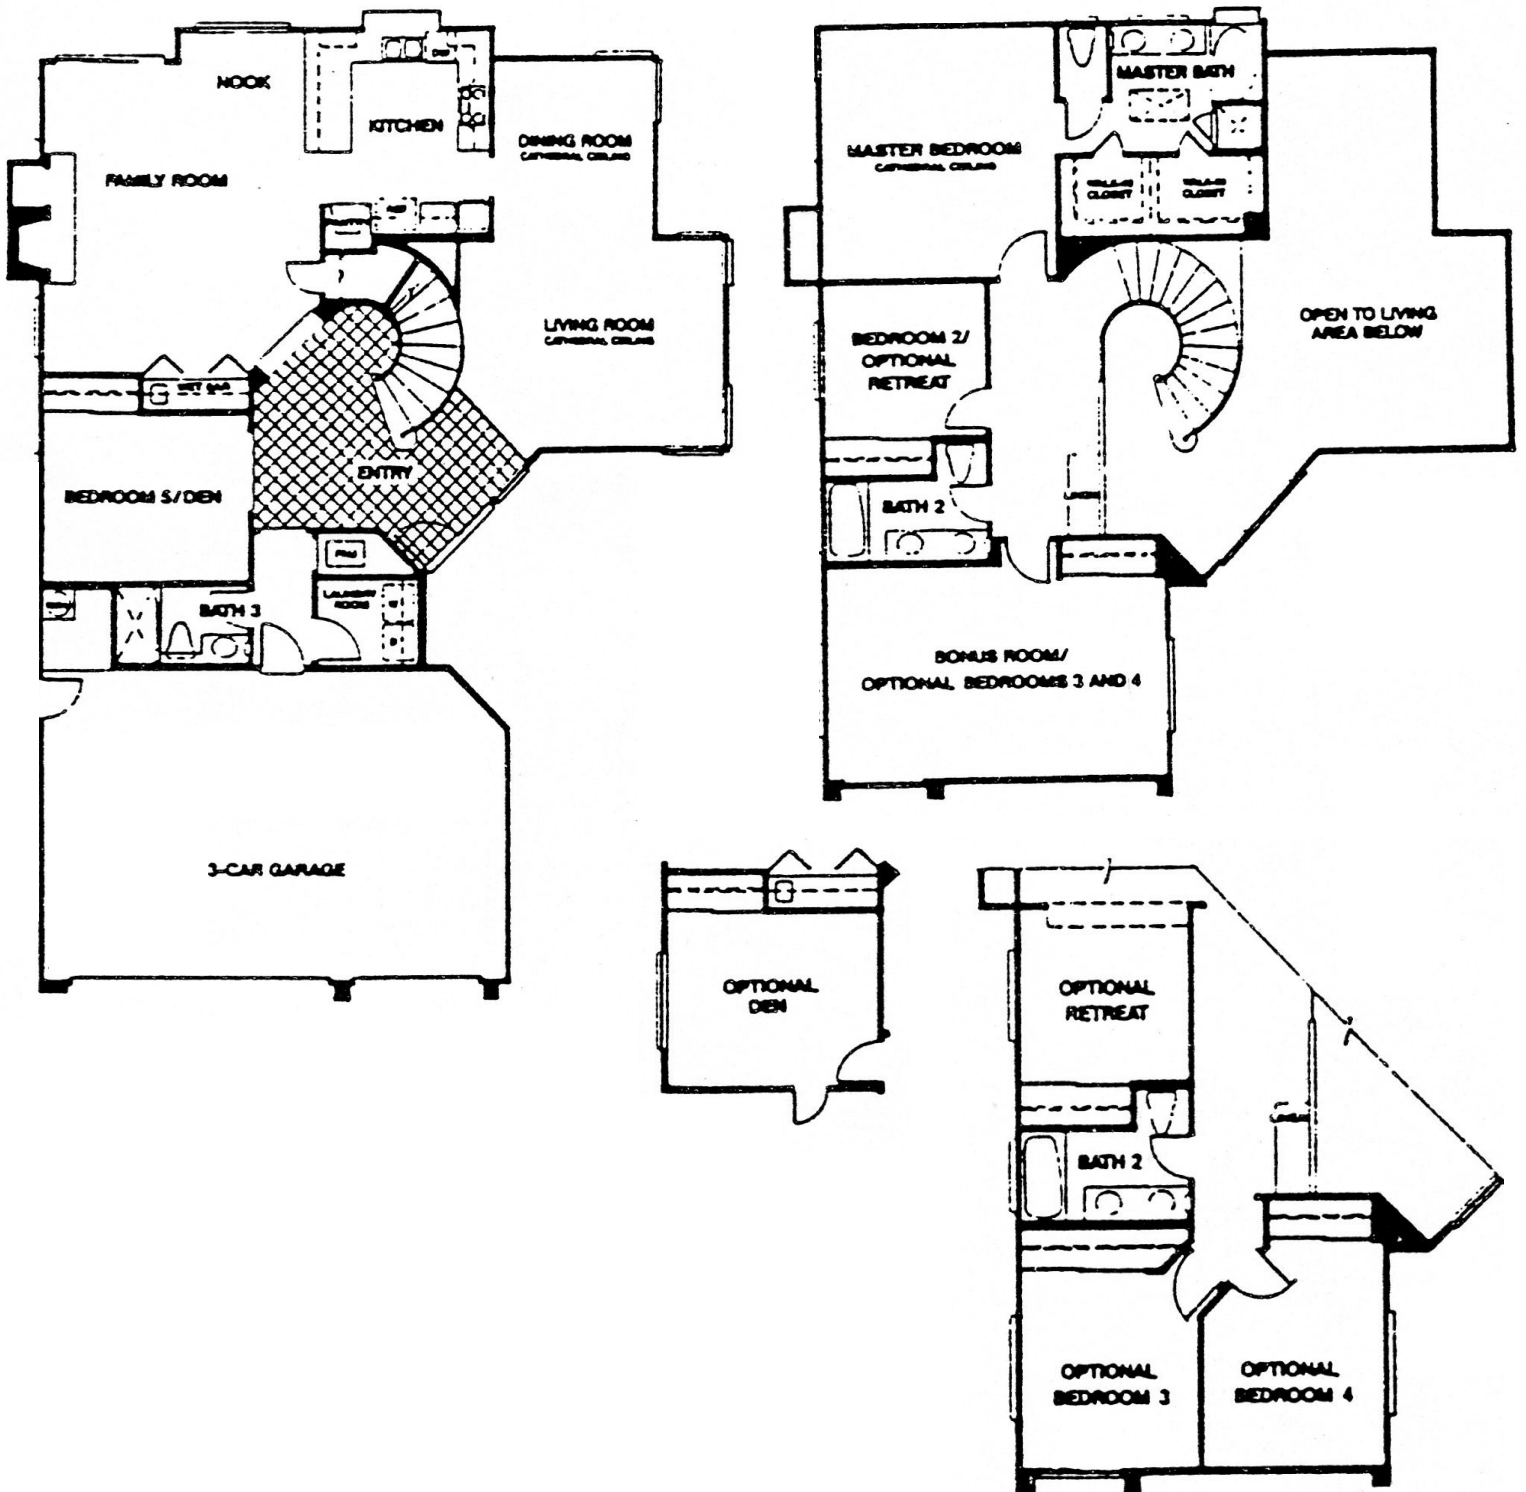

Live Oak Estates

Shady Oak

*5 bedroom 3 bath
3 Car Garage 2578 Square Feet*