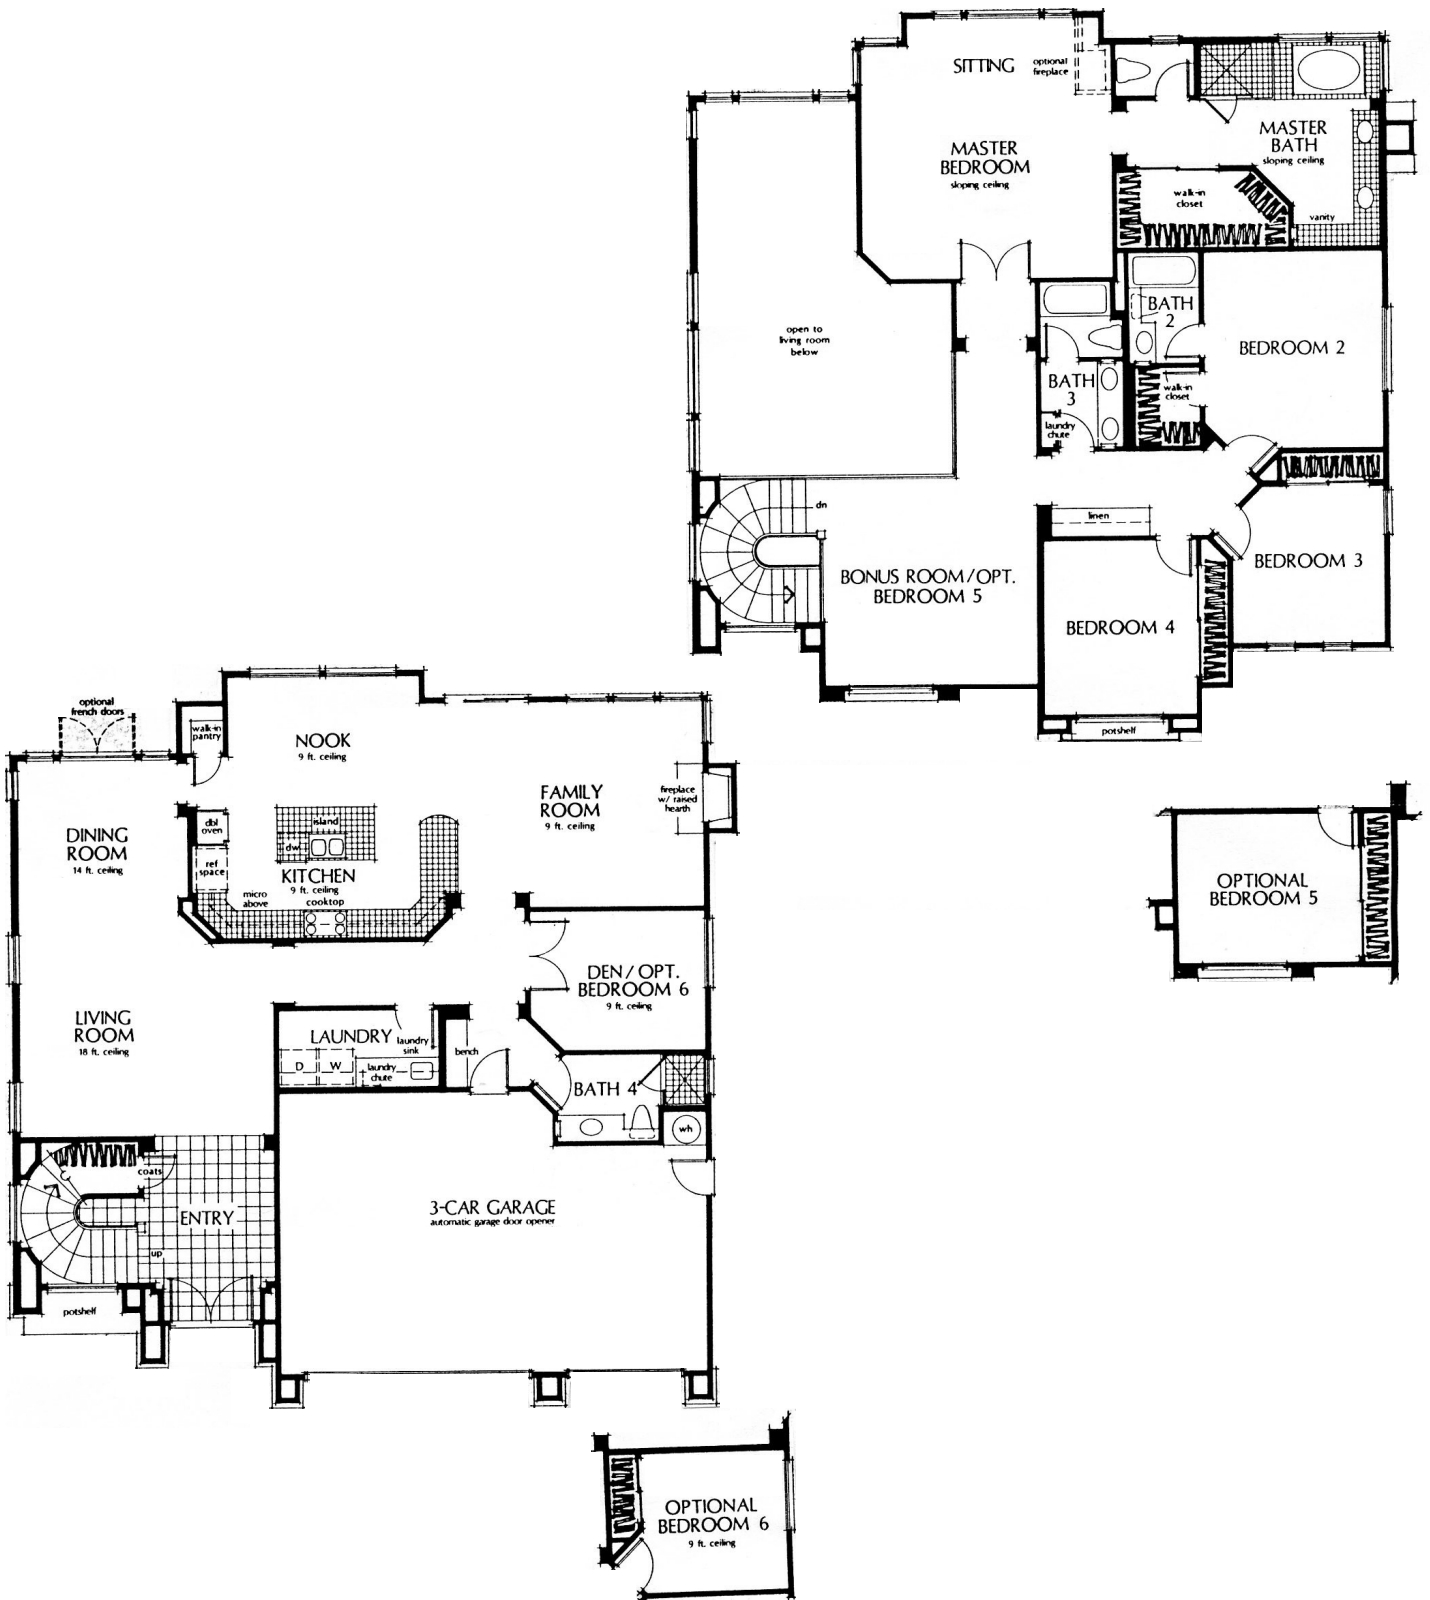

Crown Pointe

Plan 3

*6 bedroom 4 bath
3 Car Garage 3492 Square Feet*