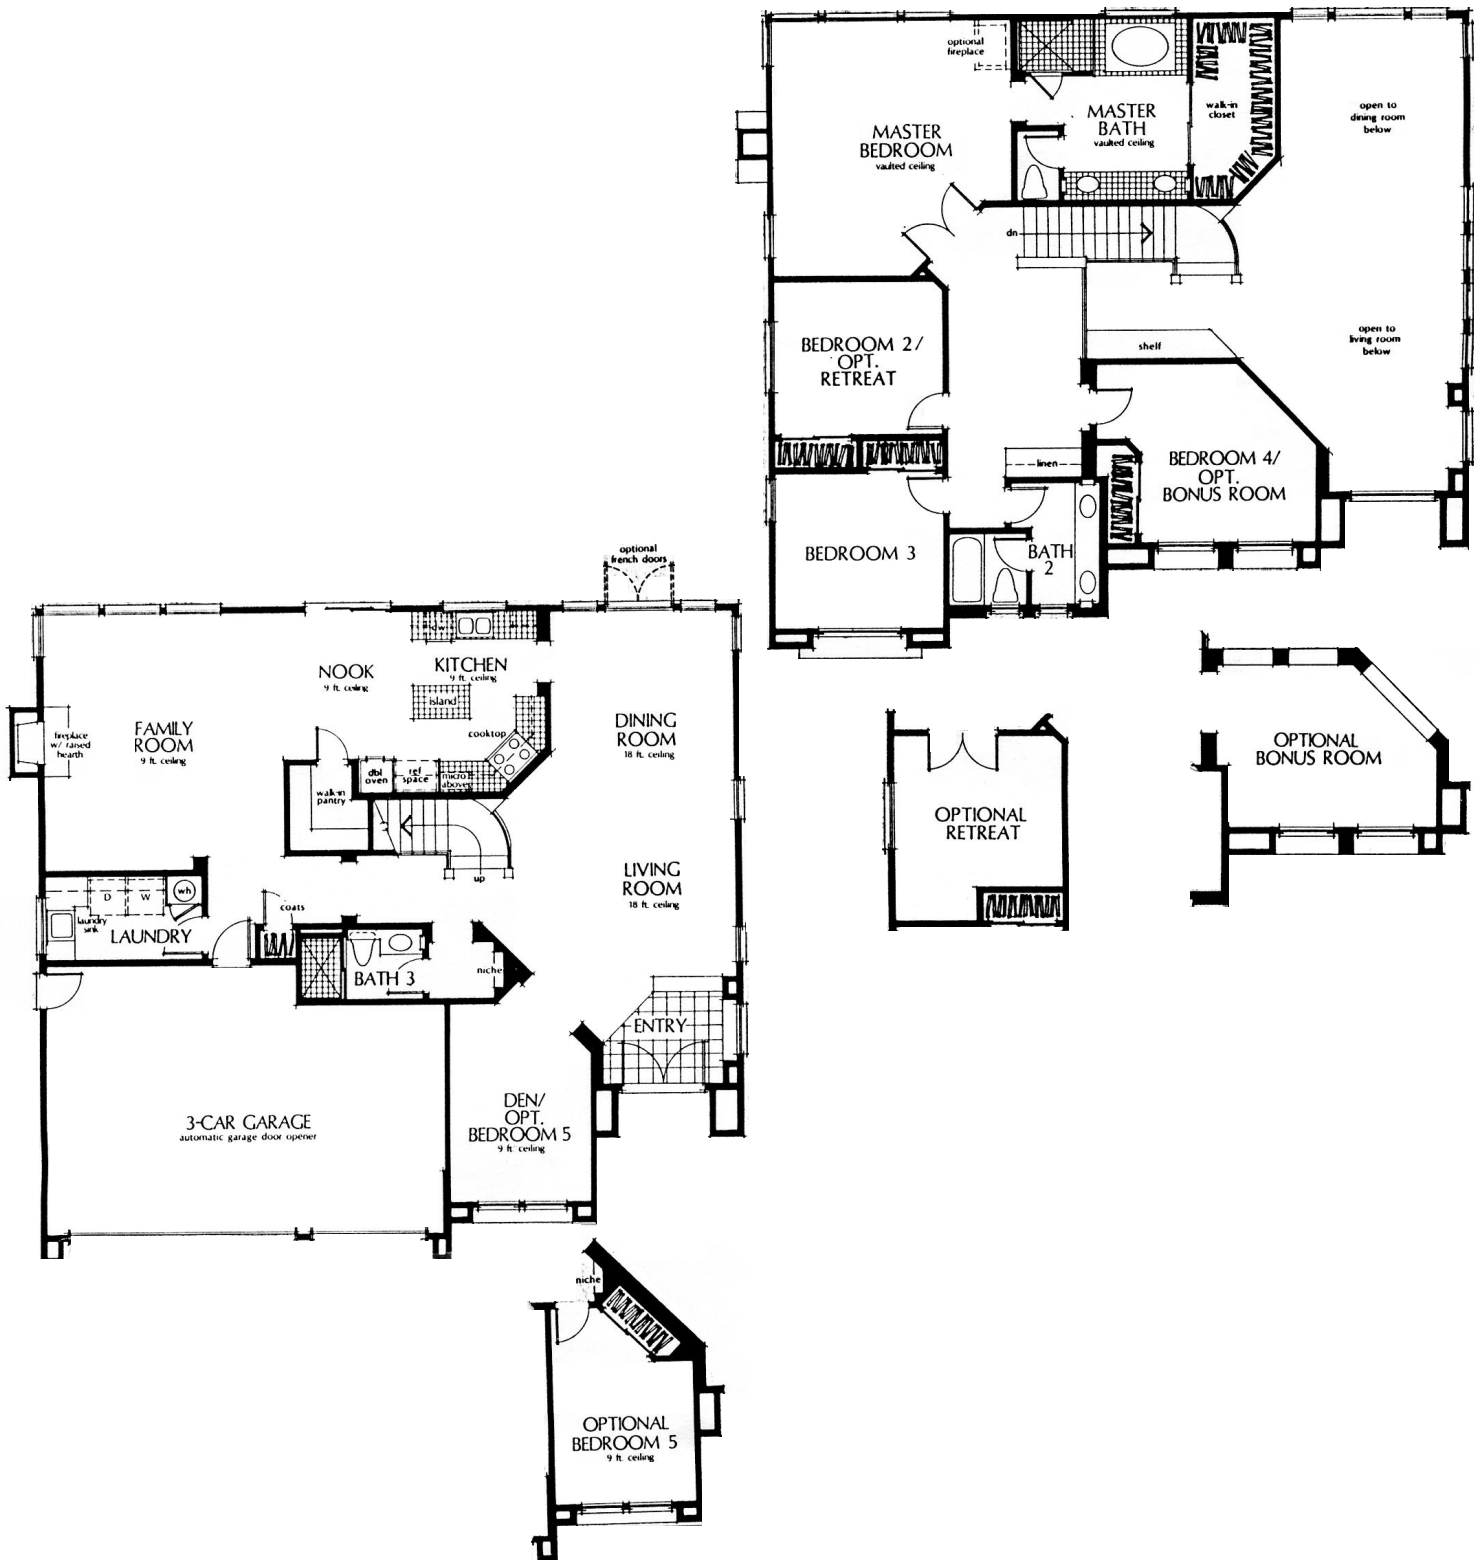

Crown Pointe

Plan 1

*5 bedroom 3 bath
3 Car Garage 2948 Square Feet*