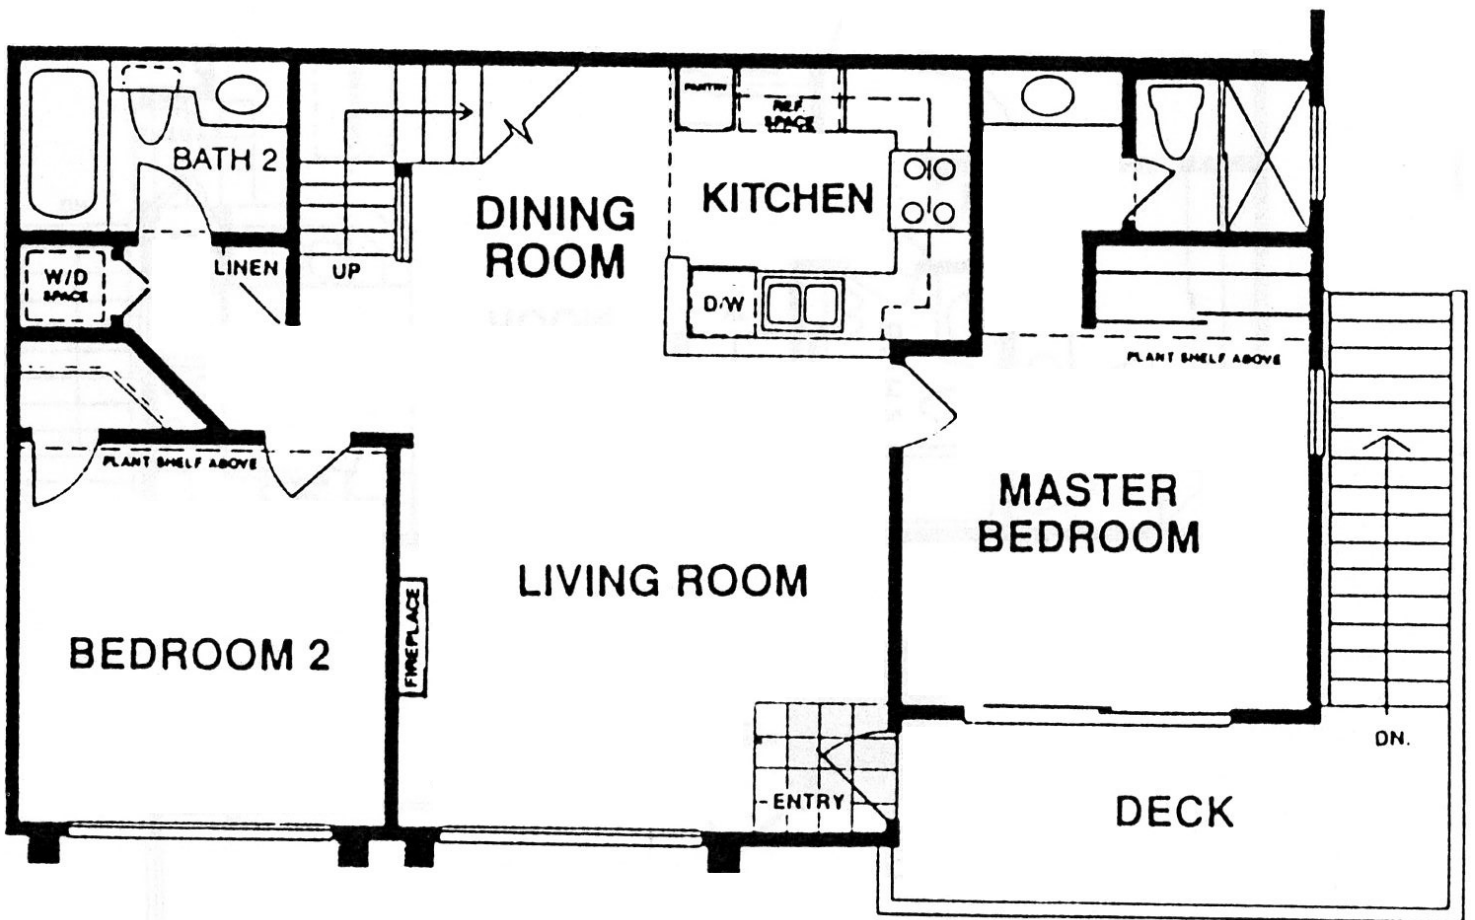

# Canyon View West

## Sierra Upper

SECOND LEVEL

*2 bedroom 2 bath + Loft  
1 Car Garage 1038 Square Feet*