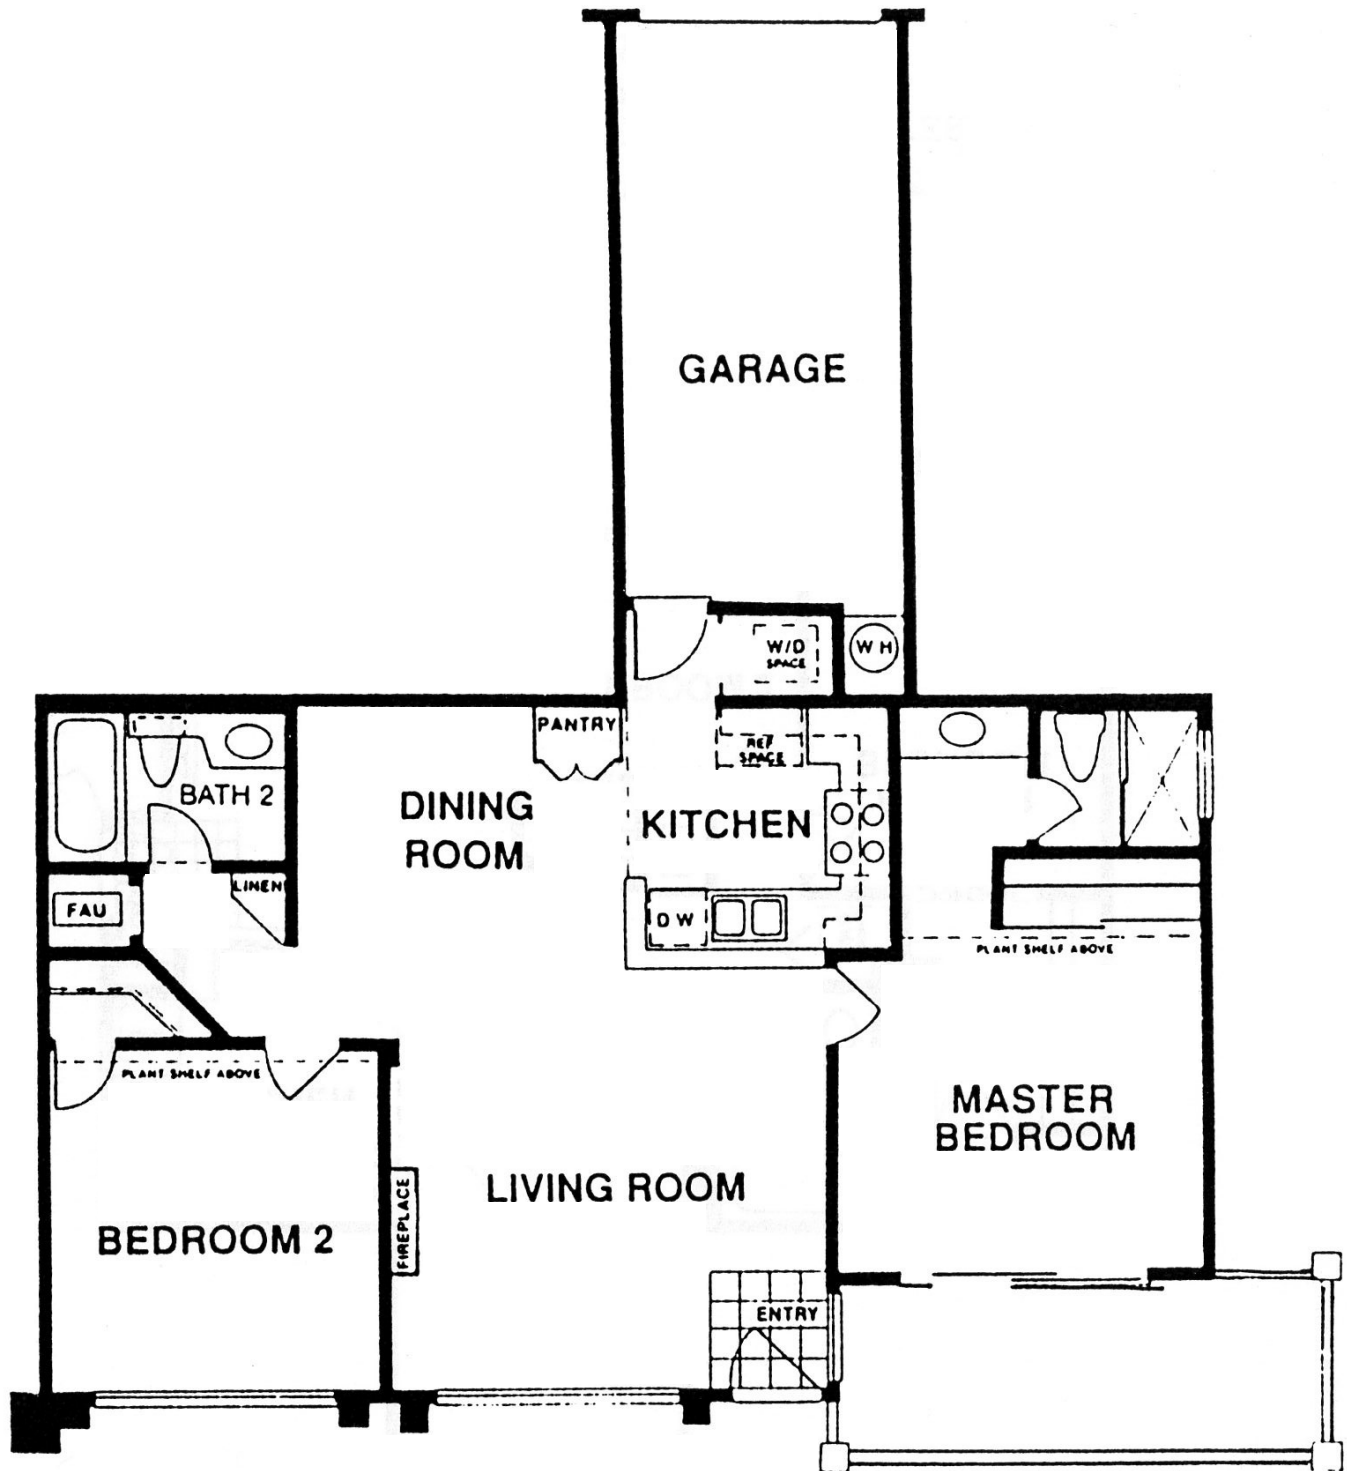

Canyon View West

Sierra Lower

FIRST LEVEL

*2 bedroom 2 bath
1 Car Garage 936 Square Feet*