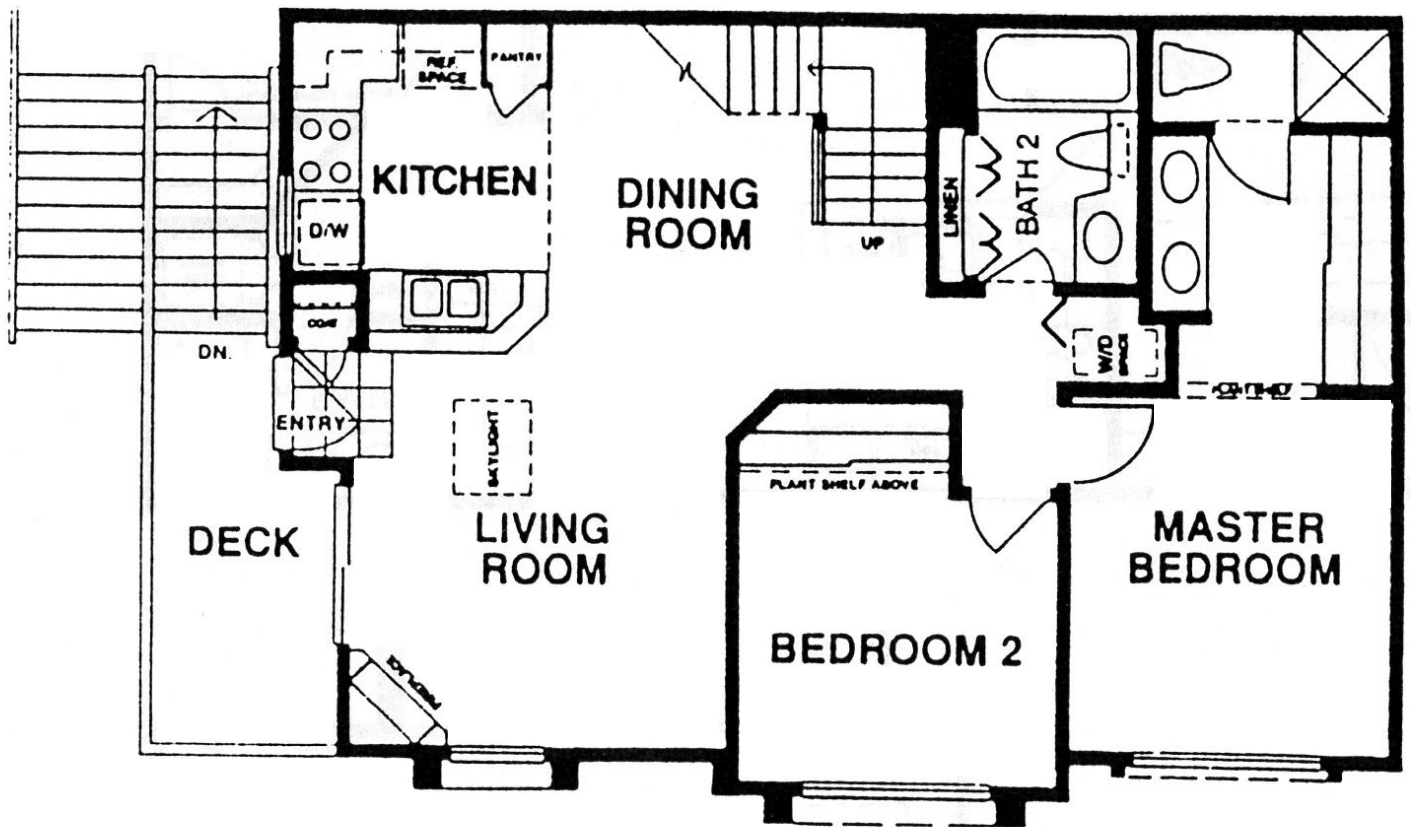

Canyon View West

Pinecrest Upper

SECOND LEVEL

*2 bedroom 2 bath + Loft
1 Car Garage 975 Square Feet*