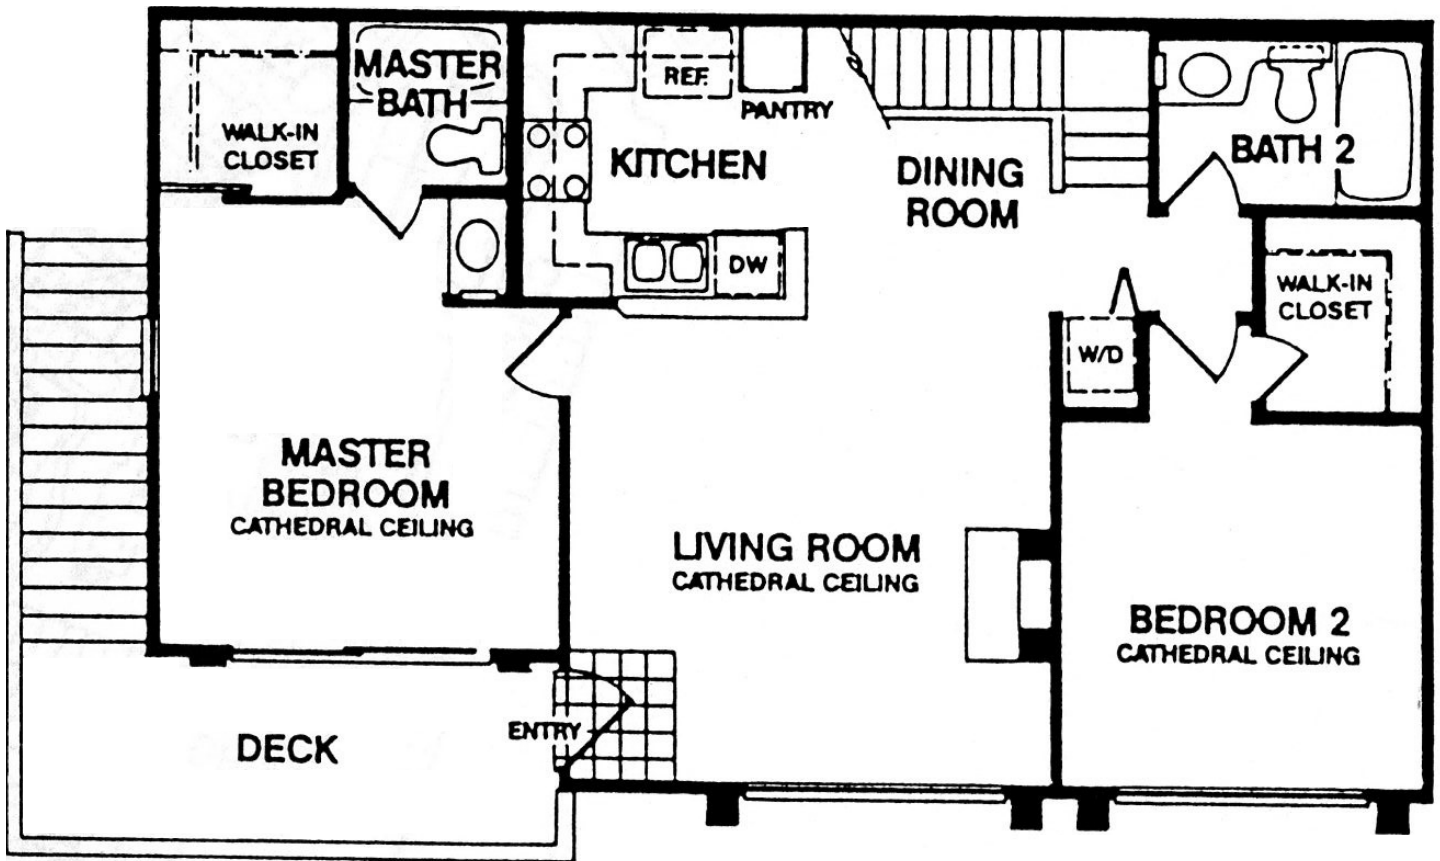

Canyon View

Valley View Alt.

PLAN C
SECOND LEVEL

*2 bedroom 2 bath + Loft
1 Car Garage 1038 Square Feet*