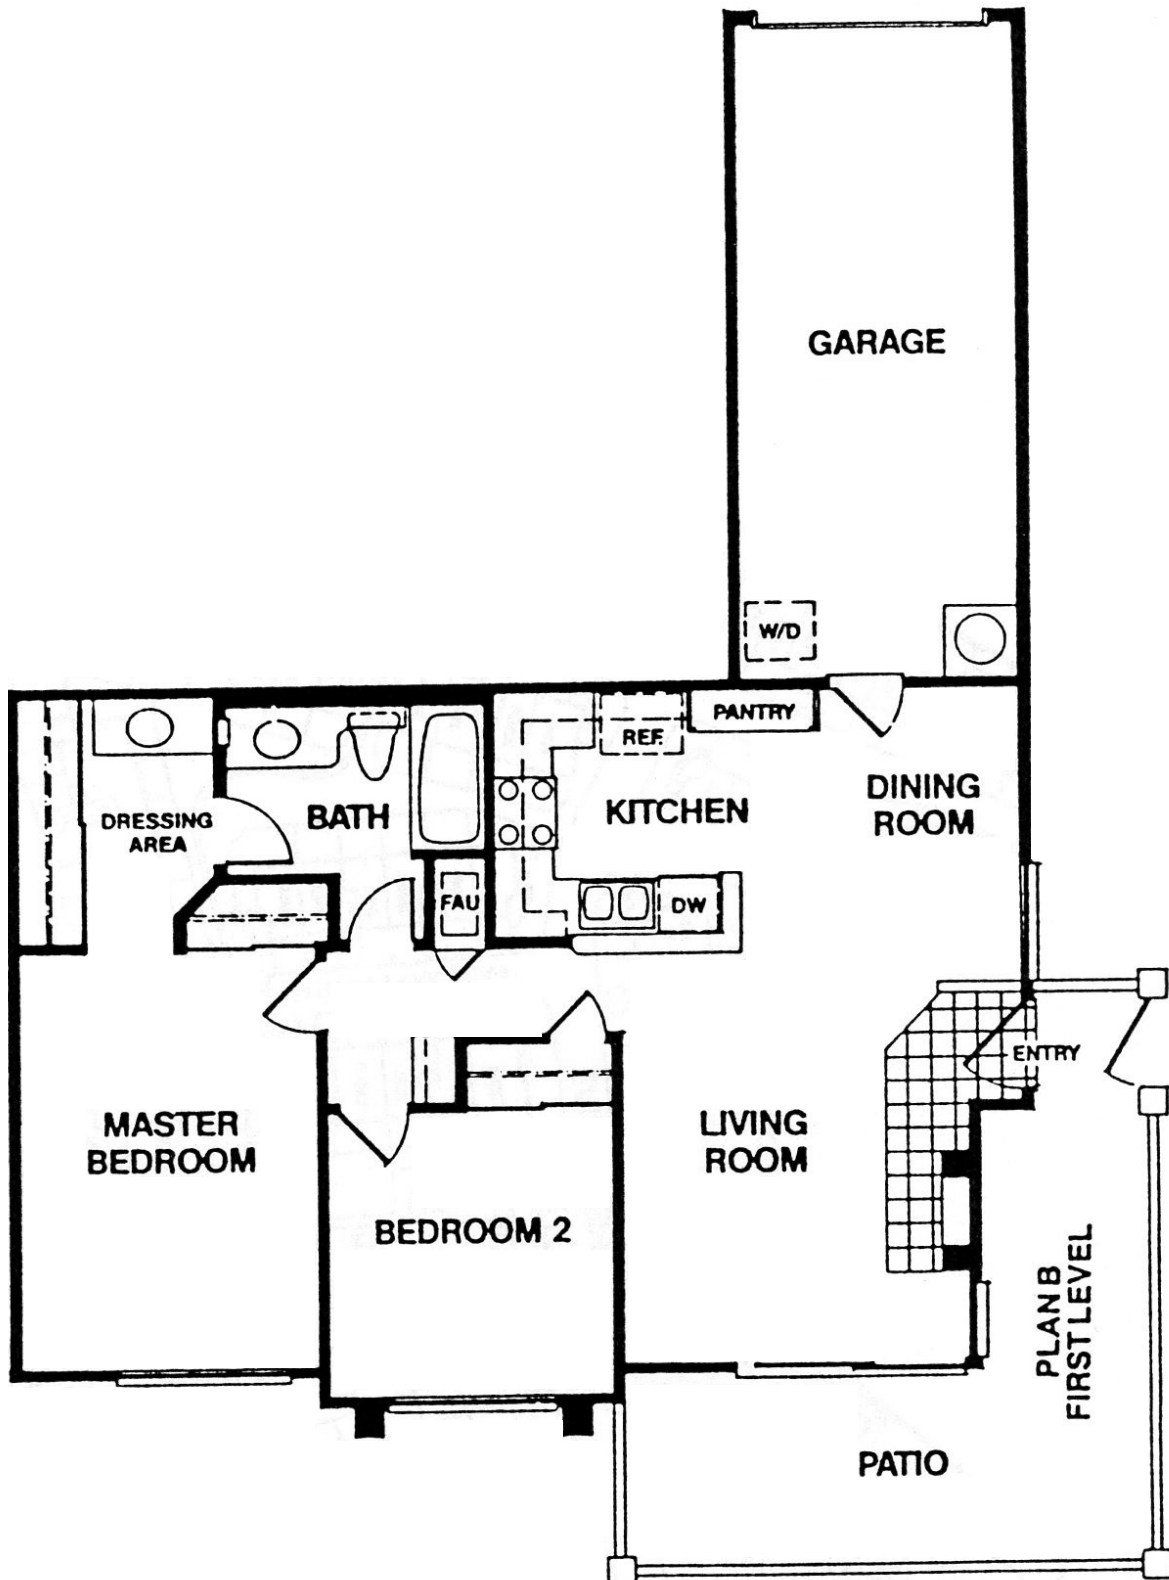

Canyon View

Meadow View

*2 bedroom 1 bath
1 Car Garage 837 Square Feet*