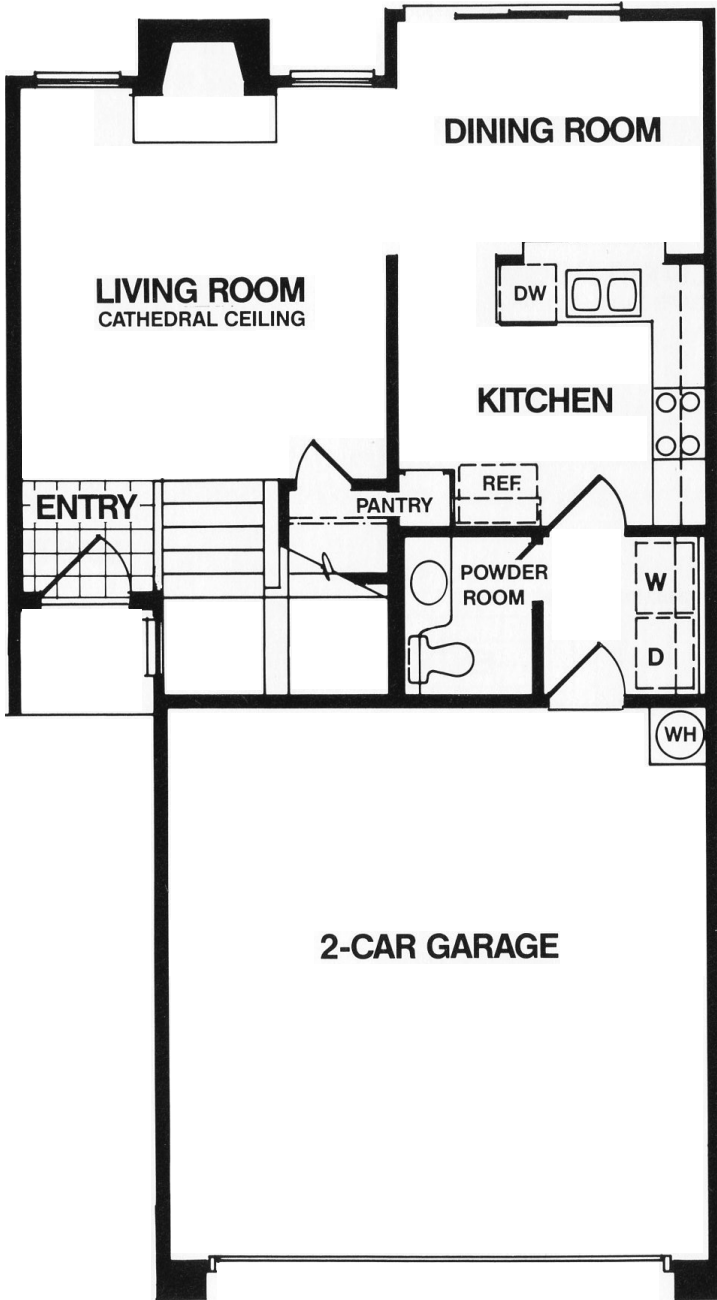

Canyon Rim

Canyon Grove

FIRST FLOOR

SECOND FLOOR

*3 bedroom 2.5 bath
2 Car Garage 1235 Square Feet*