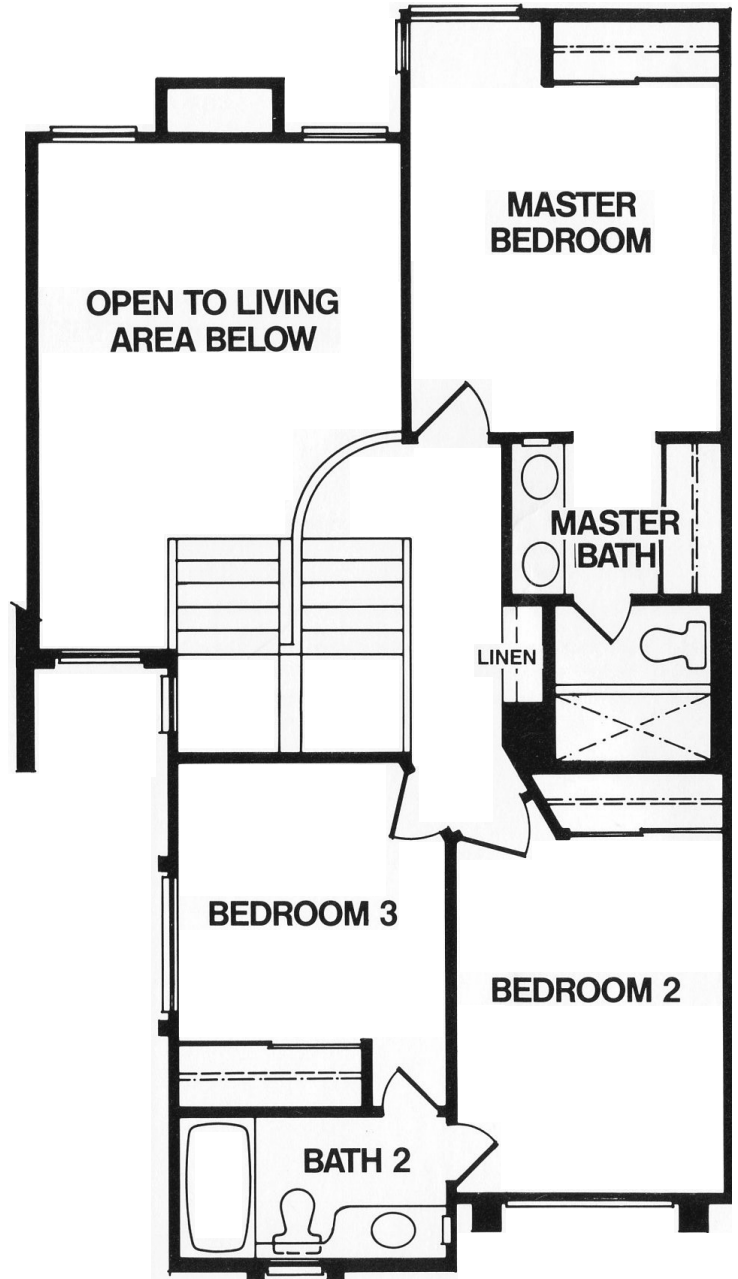

Canyon Rim

Canyon Grove

FIRST FLOOR

SECOND FLOOR

*3 bedroom 2.5 bath
2 Car Garage 1235 Square Feet*