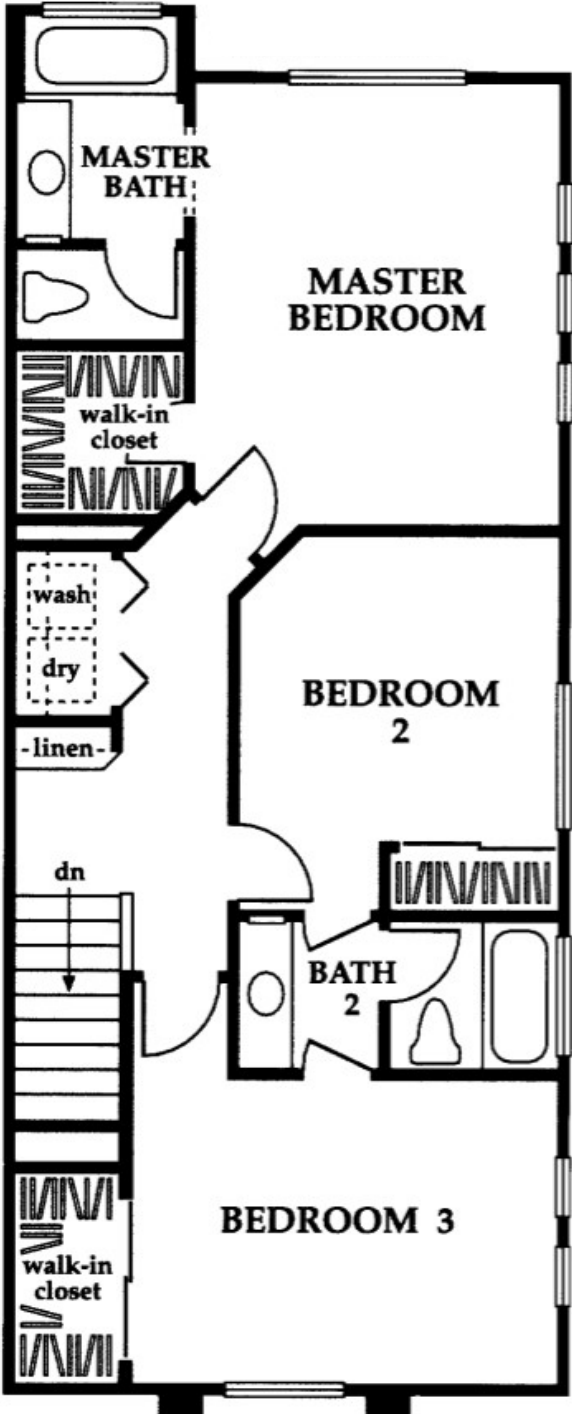

Bella Palermo

Residence 6

FIRST FLOOR

SECOND FLOOR

*3 bedroom 2.5 bath
2 Car Garage 1305 Square Feet*