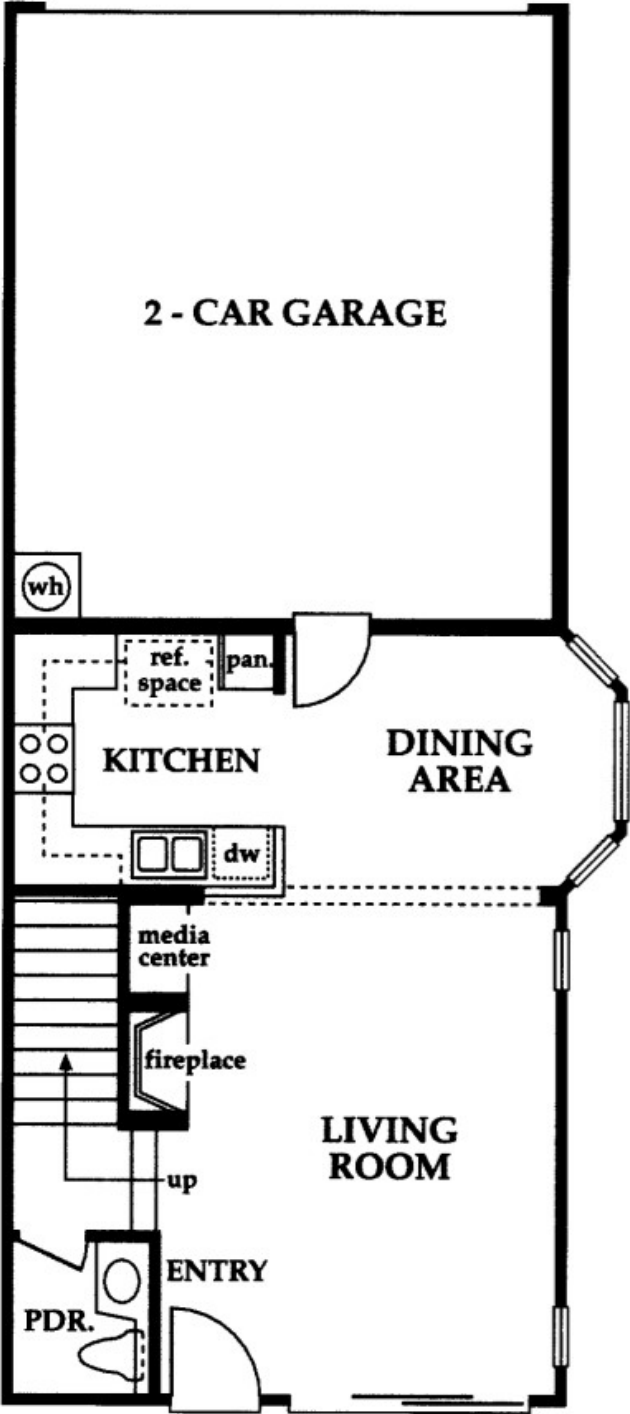

Bella Palermo

Residence 6

FIRST FLOOR

SECOND FLOOR

*3 bedroom 2.5 bath
2 Car Garage 1305 Square Feet*