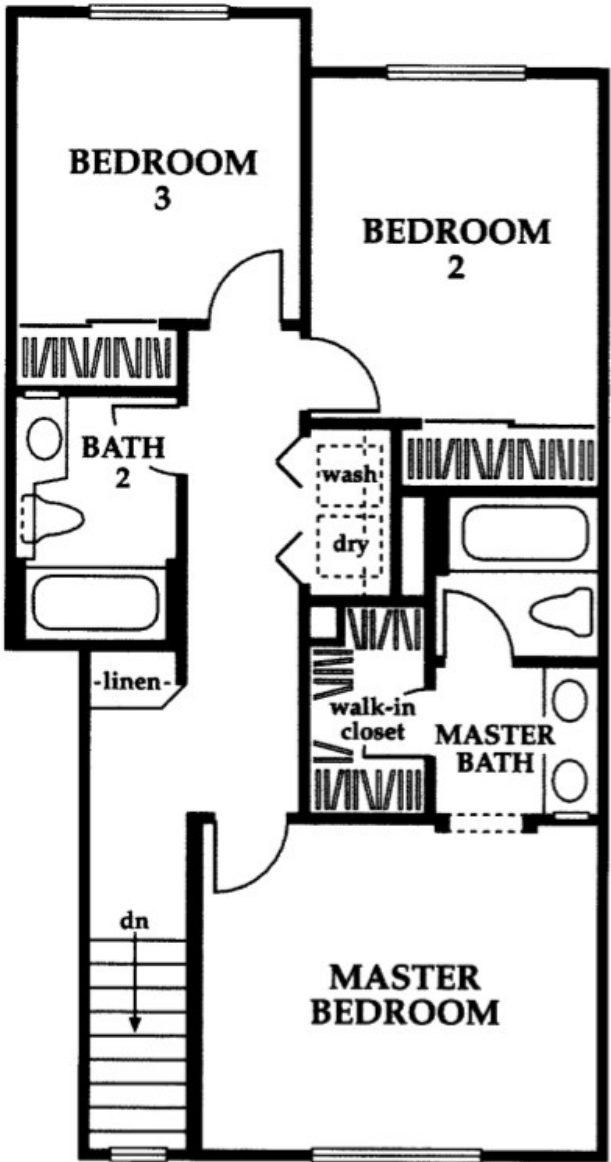

Bella Palermo

Residence 5

*3 bedroom 2.5 bath
2 Car Garage 1205 Square Feet*