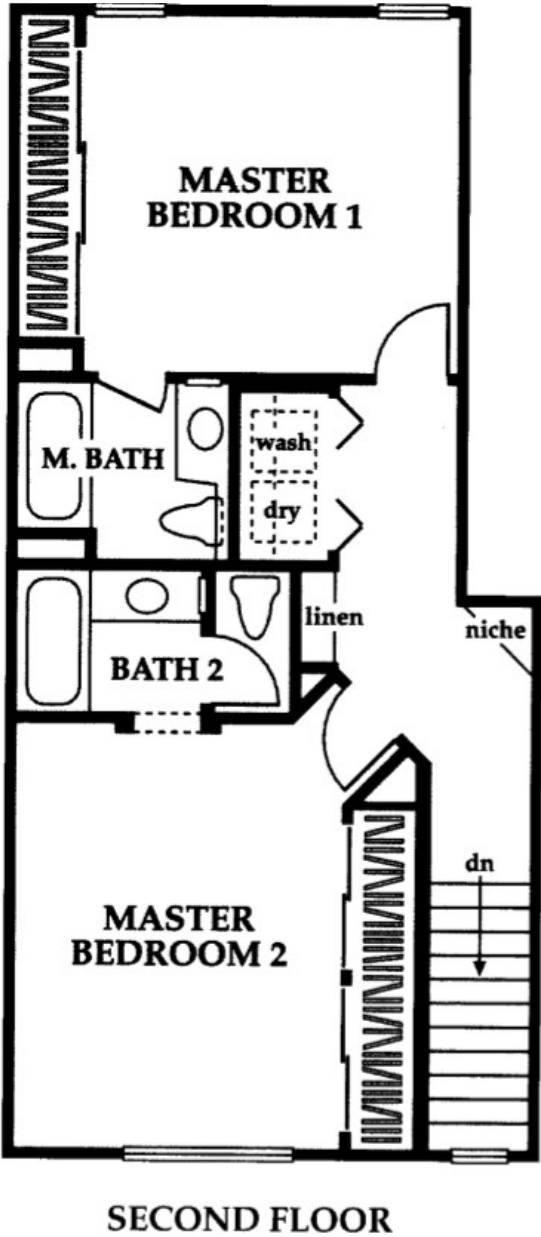

Bella Palermo

Residence 4

*2 bedroom 2.5 bath
2 Car Garage 1105 Square Feet*