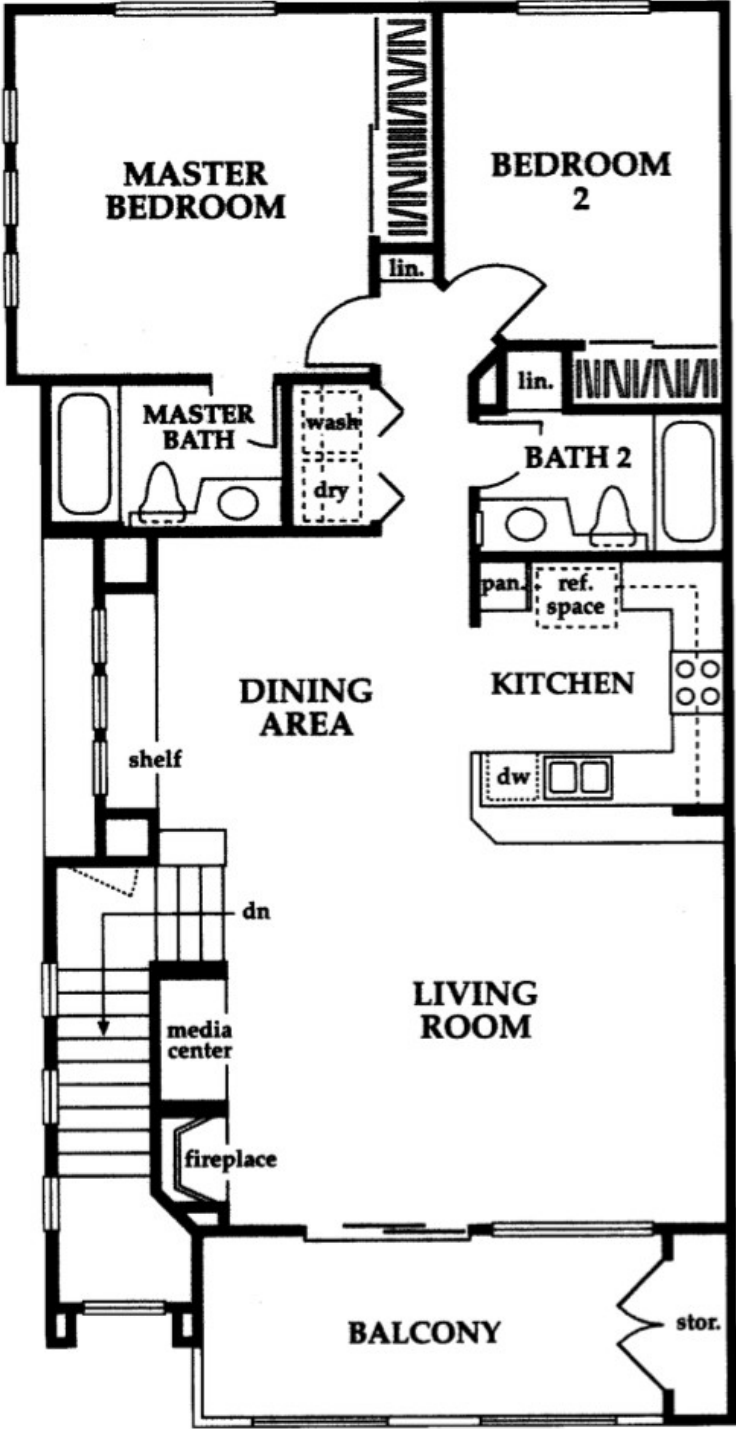

Bella Palermo

Residence 3

FIRST FLOOR

SECOND FLOOR

*2 bedroom 2 bath
2 Car Garage 1085 Square Feet*