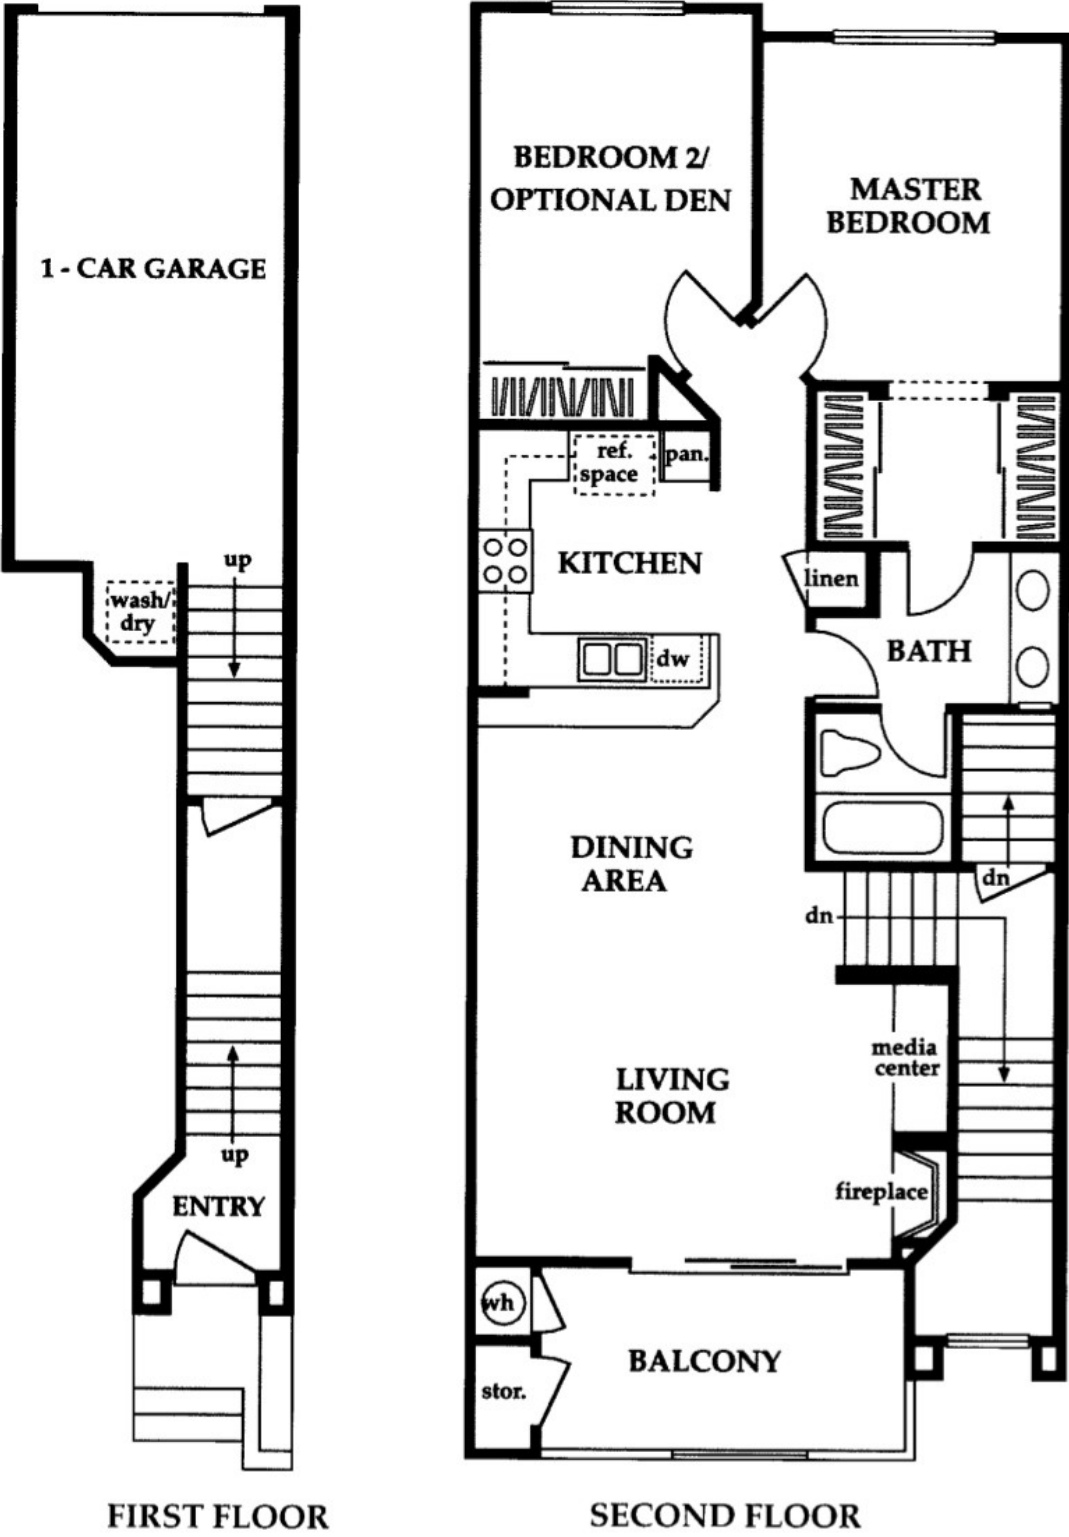

# Bella Palermo

## Residence 2

*2 bedroom 1 bath  
1 Car Garage 985 Square Feet*