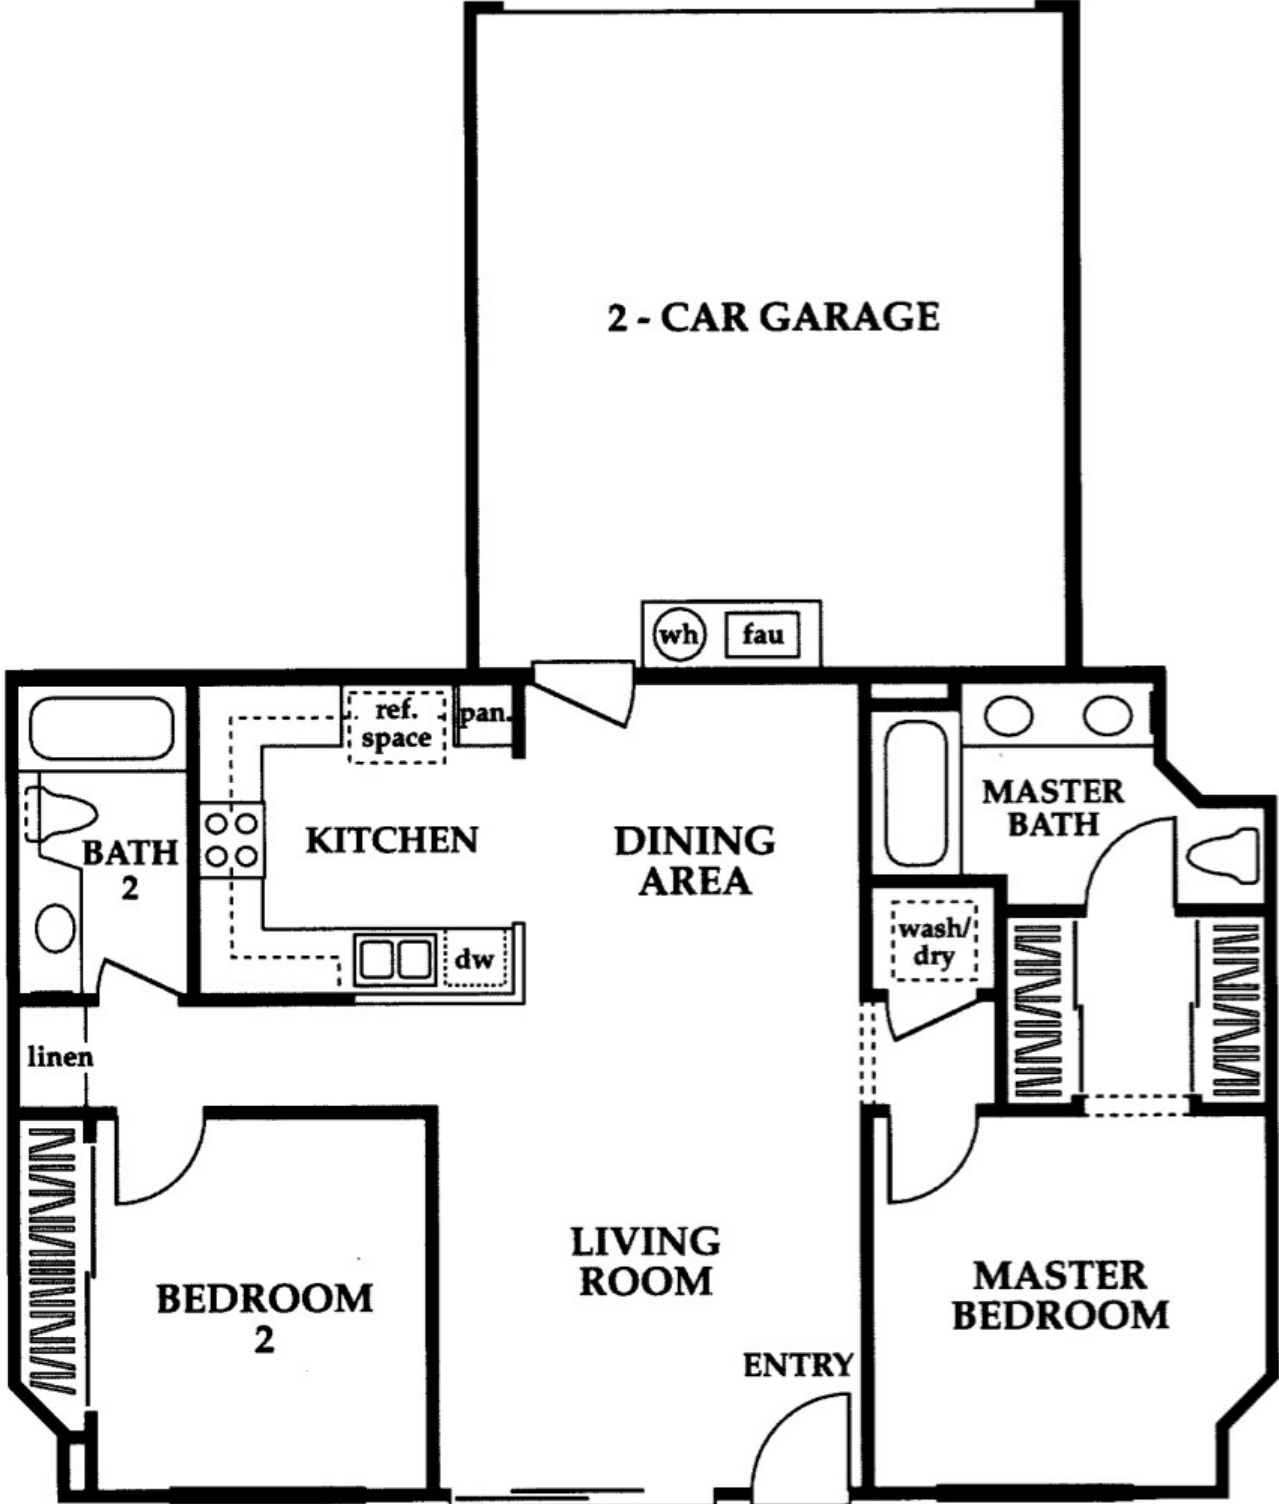

# Bella Palermo

## Residence 1

*2 bedroom 2 bath  
2 Car Garage 940 Square Feet*