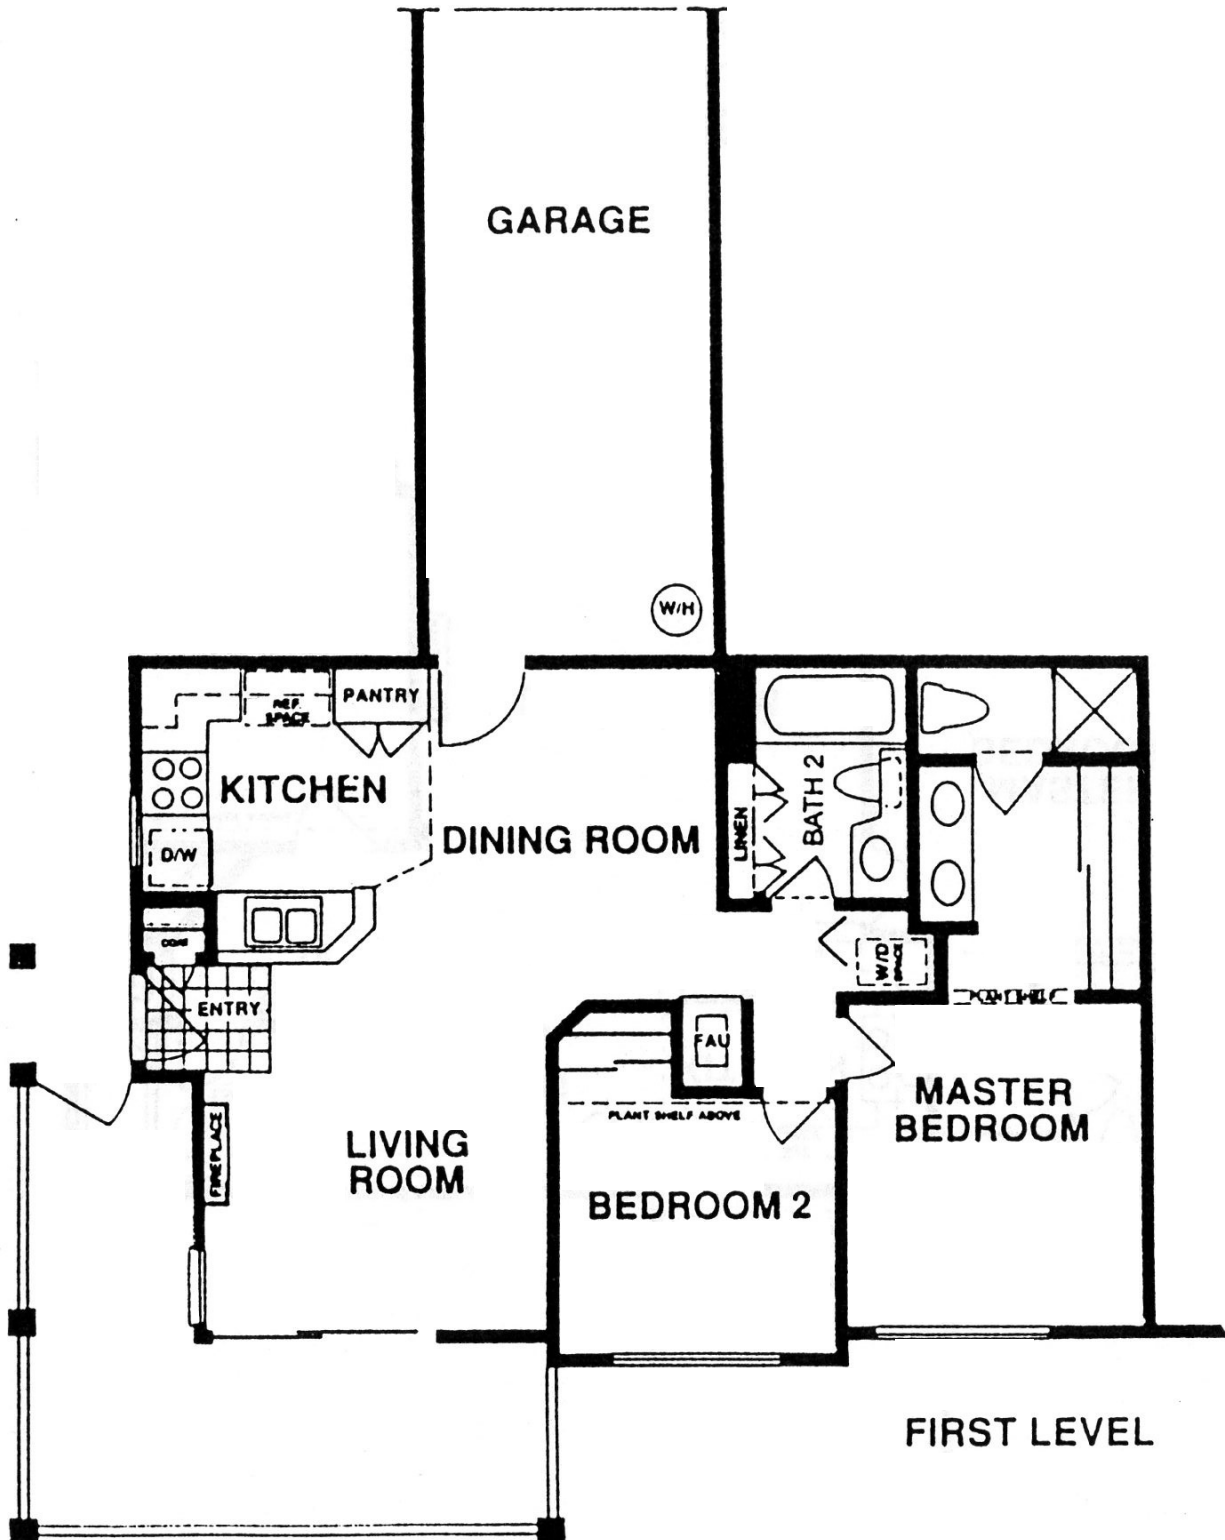

Canyon View West

Pinecrest Lower

*2 bedroom 2 bath
1 Car Garage 873 Square Feet*