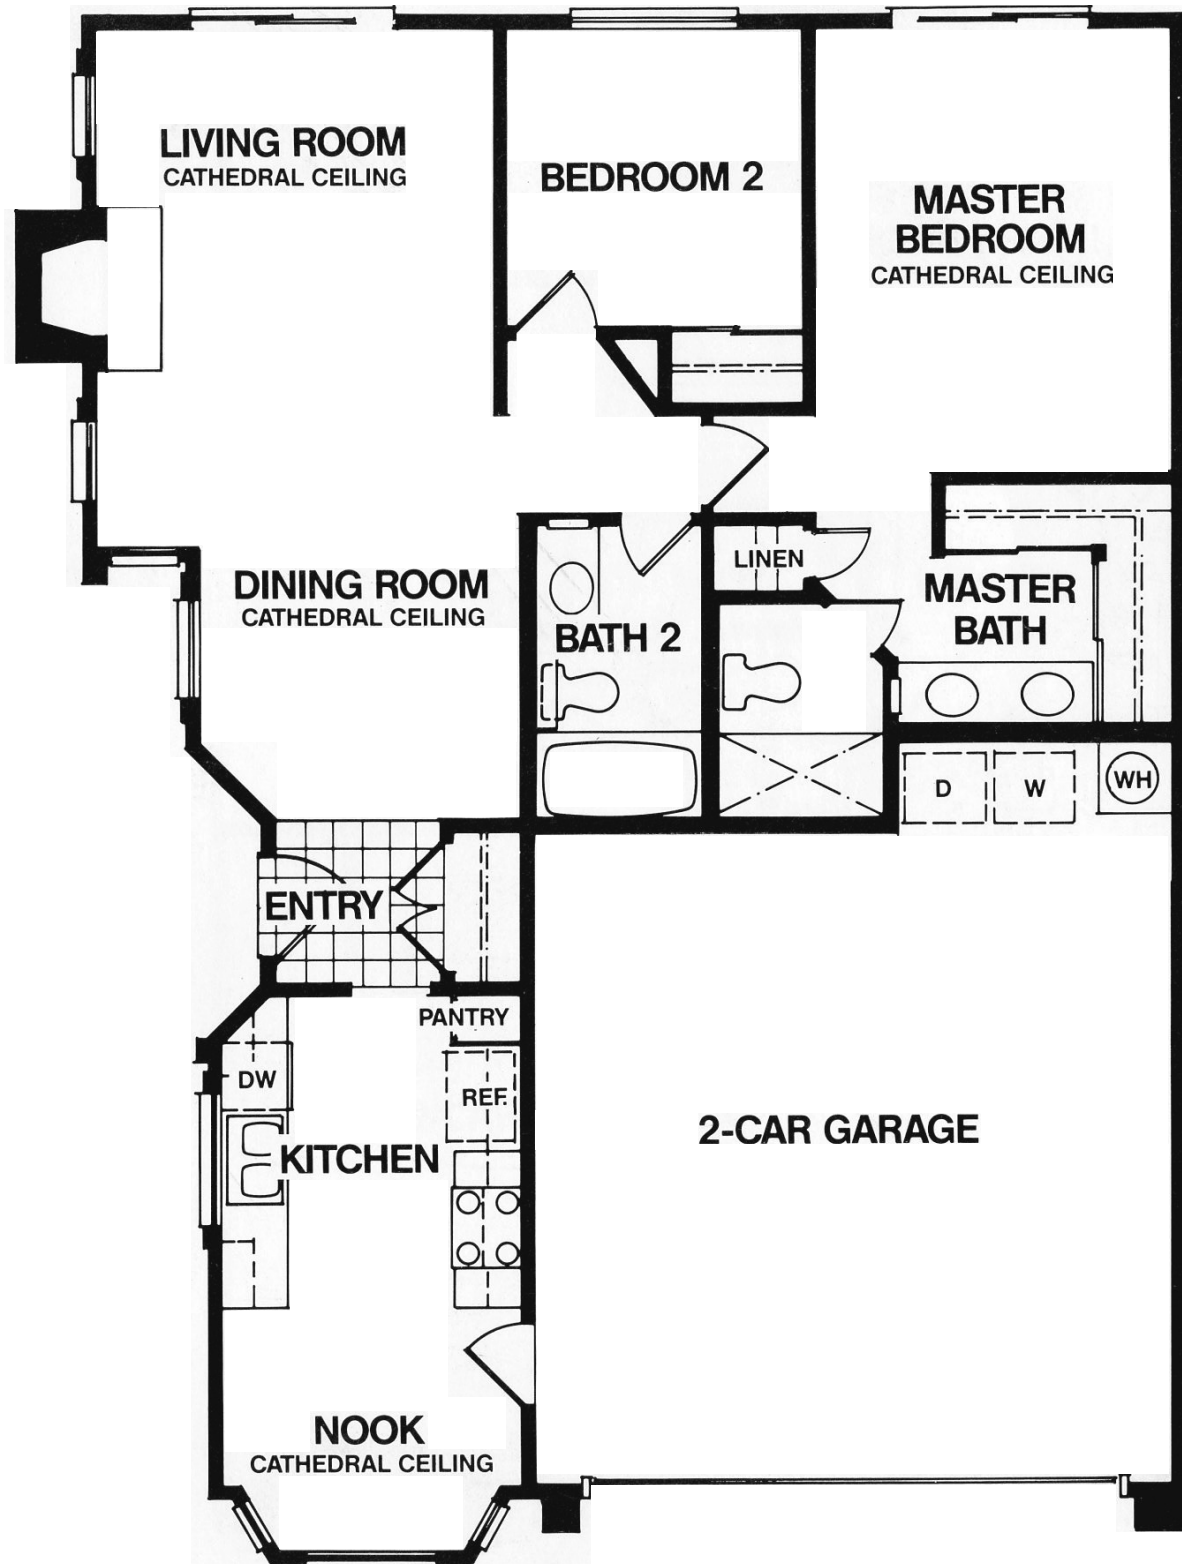

Canyon Rim

Canyon Ridge

*2 bedroom 2 bath
2 Car Garage 969 Square Feet*