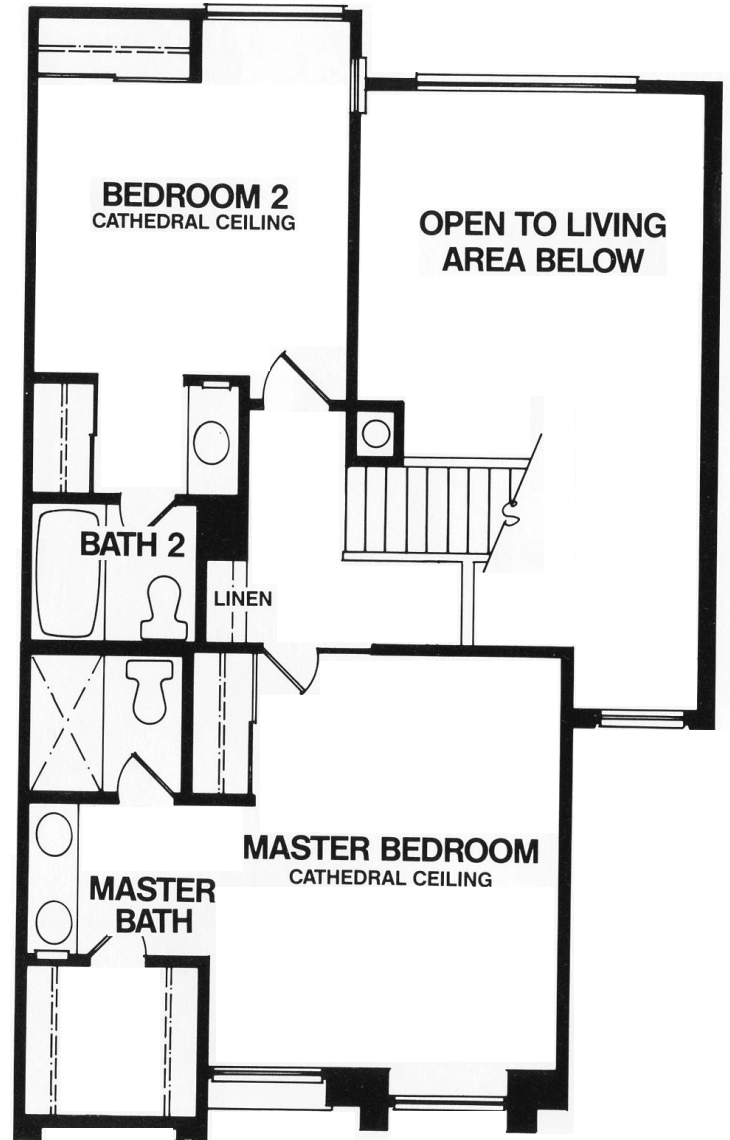

Canyon Rim

Canyon Peak

FIRST FLOOR

SECOND FLOOR

*2 bedroom 2.5 bath
2 Car Garage 1162 Square Feet*