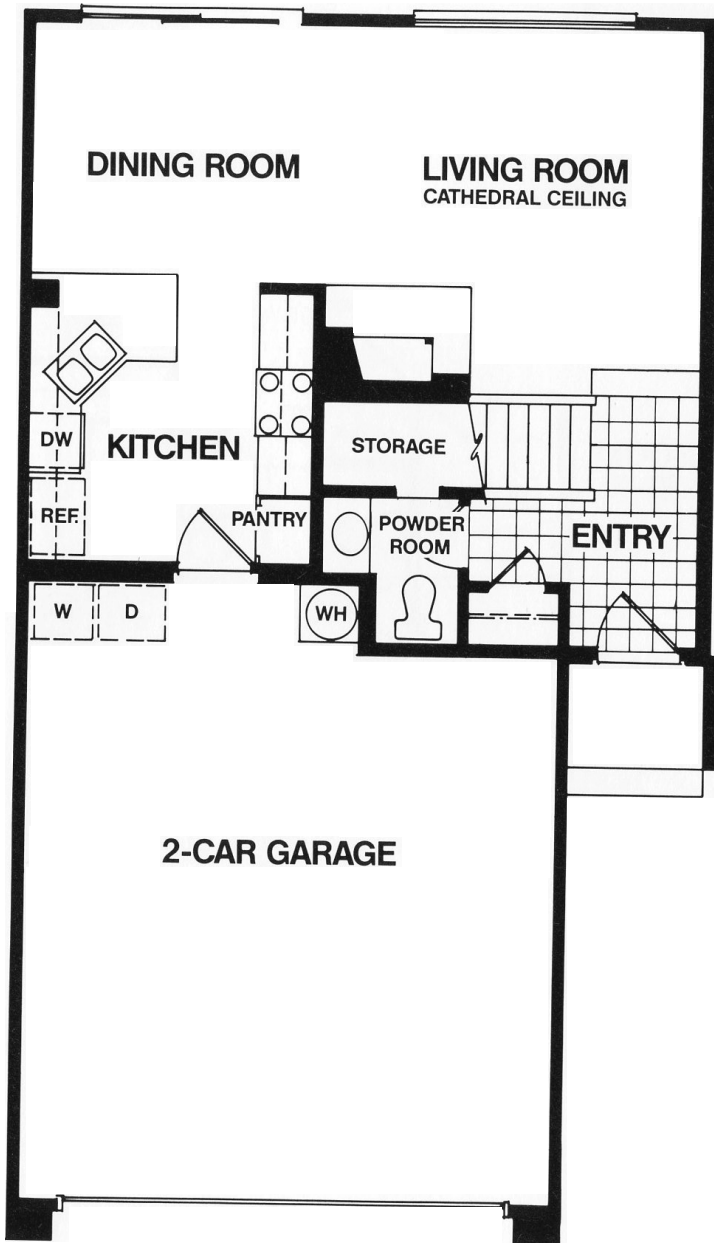

Canyon Rim

Canyon Peak

FIRST FLOOR

SECOND FLOOR

*2 bedroom 2.5 bath
2 Car Garage 1162 Square Feet*